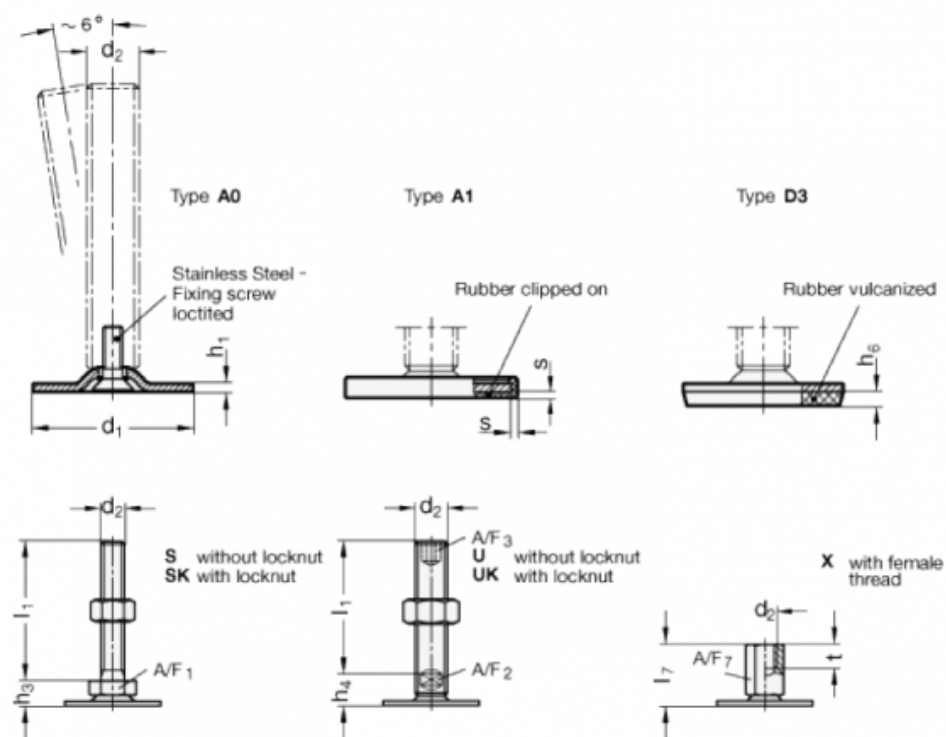

Article number: 204040M825A0X

Description: E+G levelling foot
GN 40-40-M8-25-A0-X

Note: X With female thread, External hexagon

Measures

A/F7	= 14
d1	= 40
d2	= M8
h1	= 2
h6	=
h7	= 25
s	=
t	= 8